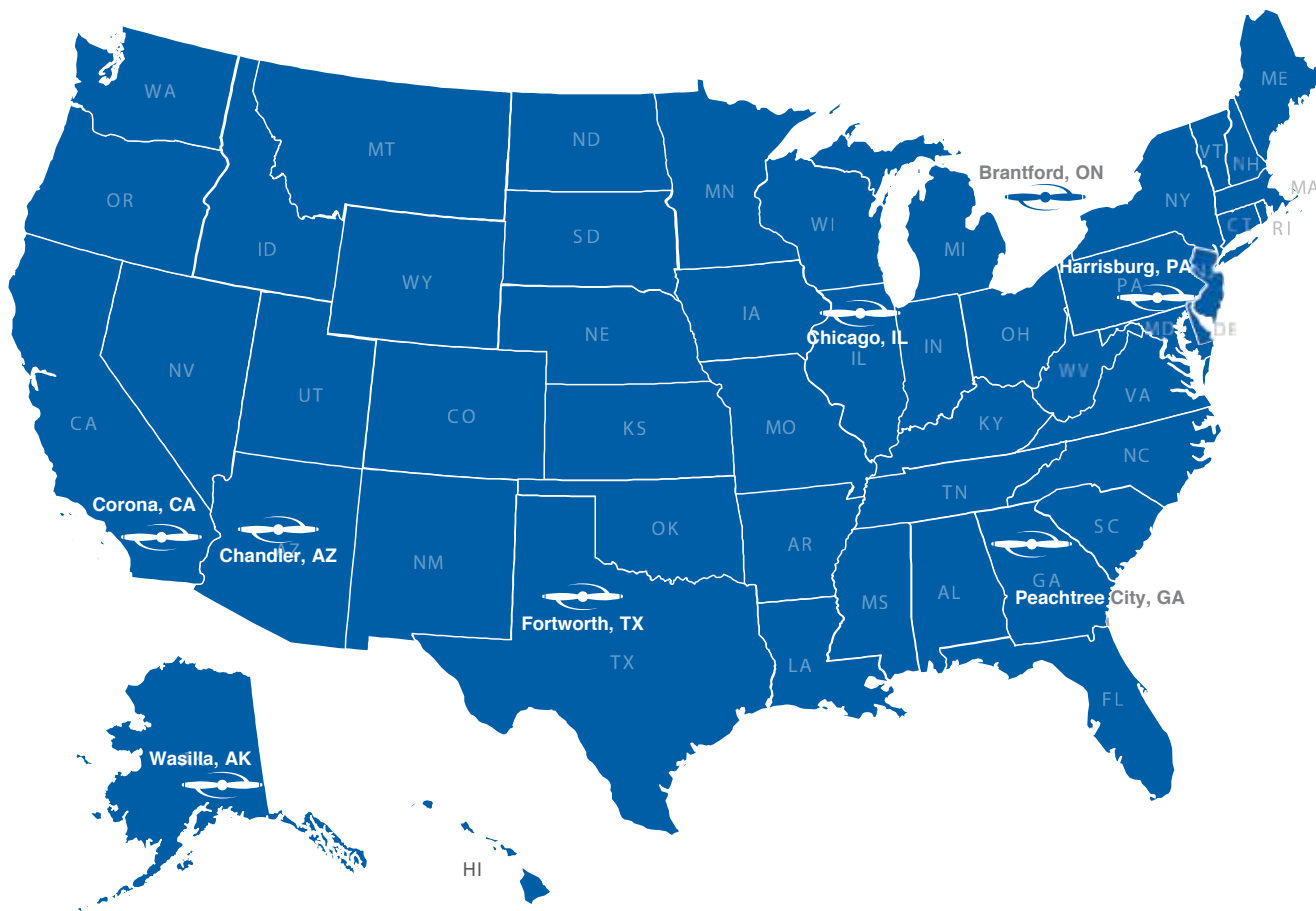

AIRCRAFT SPRUCE REGIONAL LOCATIONS

**AIRCRAFT SPRUCE ALASKA
WASILLA, ALASKA**

**AIRCRAFT SPRUCE MIDWEST
WEST CHICAGO, ILLINOIS**

**AIRCRAFT SPRUCE NORTHEAST
HARRISBURG, PENNSYLVANIA**

**AIRCRAFT SPRUCE CANADA
BRANTFORD, ONTARIO**

**AIRCRAFT SPRUCE WEST
CORONA, CALIFORNIA**

**AIRCRAFT SPRUCE SOUTHWEST
CHANDLER, ARIZONA**

**AIRCRAFT SPRUCE SOUTH
FORT WORTH, TEXAS**

**AIRCRAFT SPRUCE EAST
PEACHTREE CITY, GEORGIA**